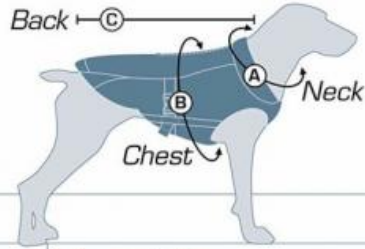

WATERPROOF DOG COAT: Dog jacket is waterproof and is great for snow, ice, and rain; dog coat is made of durable ripstop and 1200 denier material that is strong for inclement weather.

LED LIGHT STRIP AND REFLECTIVE: Dog fleece features flashing LED light strip and reflective piping for 360 degree visibility in low light and in the dark; **also has zipper opening to attach leash to dog's harness or collar**

Durable Water Repellant

Lined with Fleece

Flashing LED Strip

Reflective Trim for Visibility

Athletic fit that allows dog to walk & run freely

Zipper opening to wear with favorite harness

Easy on & off buckles that won't snag dog's fur

Reflective piping for nighttime visibility

***Back coverage (C) will vary.**
It's more important to measure to fit neck (A) and chest (B).
Neck (A) is not adjustable. If dog is between sizes, size up.

SIZE CHART

Size	Neck (A)	Chest (B)	Back (C) *
X-Small	14 in (36 cm)	15 - 22 in (38 - 56 cm)	10 ¾ in (27cm)
Small	16 in (41 cm)	18 - 28 in (46 - 71 cm)	13 ¾ in (35 cm)
Medium	19 in (48 cm)	26 - 35 in (66 - 89 cm)	20 ½ in (52 cm)
Large	23 in (58 cm)	30 - 39 in (76 - 99 cm)	24 in (61 cm)
X-Large	26 in (66 cm)	35 - 45 in (89 - 114 cm)	29 in (74 cm)