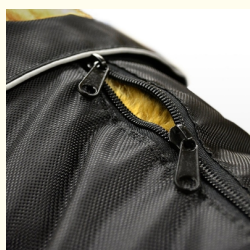

More Images

Product Description

Product Description

Customer Question & Answer

Ask something for more details

[Waterproof Dog Jacket, Soft Fleece Lined Dog Coat for Winter](#)

Our Pr