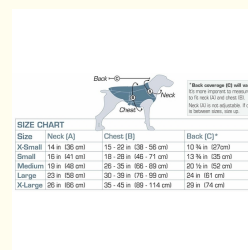

More Images

Product Description

Product Description

Customer Question & Answer

Ask something for more details

[Waterproof Dog Jacket, Soft Fleece Lined Dog Coat for Winter](#)

Our Pr