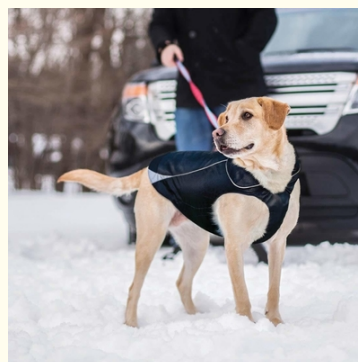

Waterproof Dog Jacket, Soft Fleece Lined Dog Coat for Winter

Our Product Introduction

for more products please visit us on manometerthermometer.com

Basic Information

- Payment Terms: L/C, T/T, Western Union, Paypal, Money Gram

Product Specification

- Model NO.: KAJAC020
- Color: Black, Red, Blue
- Style: Sports
- Customized: Customized
- Brand: Customized
- Trademark: Customized
- Transport Package: Carton
- Specification: 50*40*40cm
- Origin: China
- Port: Shenzhen, China
- Production Capacity: 30000PCS/Week
- Suitable For: Dog
- Function: Coldproof Waterproof Windproof

More Images

Product Description

Product Description

Customer Question & Answer

Ask something for more details

[Waterproof Dog Jacket, Soft Fleece Lined Dog Coat for Winter](#)

Our Pr