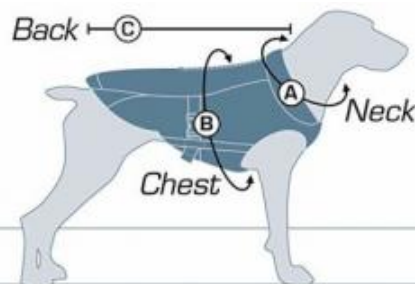

**WATERPROOF DOG COAT:** Dog jacket is waterproof and is great for snow, ice, and rain; dog coat is made of durable ripstop and 1200 denier material that is strong for inclement weather.

**LED LIGHT STRIP AND REFLECTIVE:** Dog fleece features flashing LED light strip and reflective piping for 360 degree visibility in low light and in the dark; **also has zipper opening to attach leash to dog's harness or collar**

**Durable Water Repellant**

**Lined with Fleece**

**Flashing LED Strip**

**Reflective Trim for Visibility**

Athletic fit that allows dog to walk & run freely

Zipper opening to wear with favorite harness

Easy on & off buckles that won't snag dog's fur

Reflective piping for nighttime visibility

**\* Back coverage (C) will vary.** It's more important to measure to fit neck (A) and chest (B). Neck (A) is not adjustable. If dog is between sizes, size up.

**SIZE CHART**

Size	Neck (A)	Chest (B)	Back (C)*
X-Small	14 in (36 cm)	15 - 22 in (38 - 56 cm)	10 ¾ in (27cm)
Small	16 in (41 cm)	18 - 28 in (46 - 71 cm)	13 ¾ in (35 cm)
Medium	19 in (48 cm)	26 - 35 in (66 - 89 cm)	20 ½ in (52 cm)
Large	23 in (58 cm)	30 - 39 in (76 - 99 cm)	24 in (61 cm)
X-Large	26 in (66 cm)	35 - 45 in (89 - 114 cm)	29 in (74 cm)