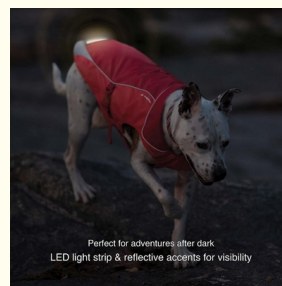

More Images