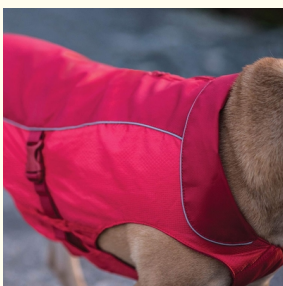

More Images