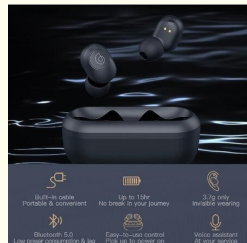

More Images

Product Description

Product Description
Customer Question & Answer
Ask something for more details
Product Description

Charging Note: Please use charger under 5v 2.1A and Don't use any quick orflash charger.

Our Pr