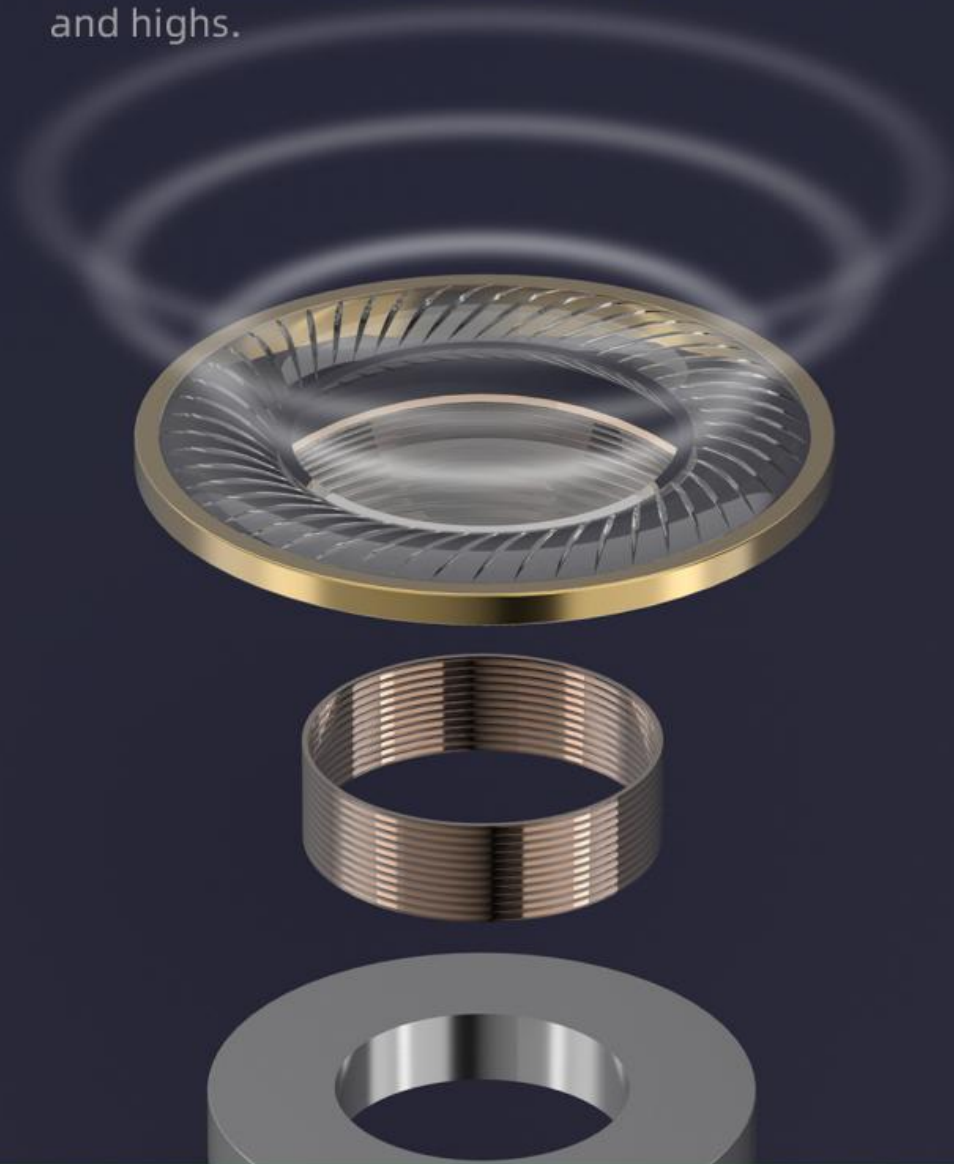

CLEAR TALKING EXCELLENT SOUND QUALITY

Coupled with built-in advanced coding, the new noise cancellation technology can largely reduce sound loss so as to reveal authentic sound. Call as if she is beside you. Thanks to 7.2mm dynamic driver, GT2 is able to provide you with balanced sound among bass, mids and highs.