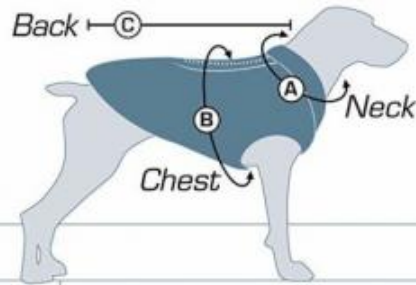

Wear with harness: reversible coat has leash access zipper opening on back & allows complete access to dog's harness so you can attach a leash & go! Easy on & off is perfect for walking, running, or hiking during colder months. Machine wash gentle, air dry.

Reversible
 Stylish 2 color design

Water-Resistant
 Keeps dog dry and warm

Reflective Piping
 Helps spot your dog in the dark

Leash Access
 Use with dog harness on walks

***Back coverage (C) will vary.**
It's more important to measure to fit neck (A) and chest (B).
Neck (A) is not adjustable. If dog is between sizes, size up.

SIZE CHART

Size	Neck (A)	Chest (B)	Back (C)*
X-Small	12 in (30 cm)	14 ½ - 17 in (34 - 43 cm)	10 in (25 cm)
Small	15 in (38 cm)	19 - 27 in (48 - 69 cm)	13 ¼ in (34 cm)
Medium	18 in (45 cm)	26 - 35 in (66 - 89 cm)	19 ¾ in (50 cm)
Large	22 in (55 cm)	30 - 39 in (76 - 99 cm)	22 ½ in (57 cm)
X-Large	24 in (60 cm)	35 - 45 in (89 - 114 cm)	27 in (69 cm)

NOTE: Please measure your dog around widest part of the chest and lower neck, then refer to the size chart. Back coverage will vary depending on dog's shape.

Q & A

Question: How durable is it? Thank you