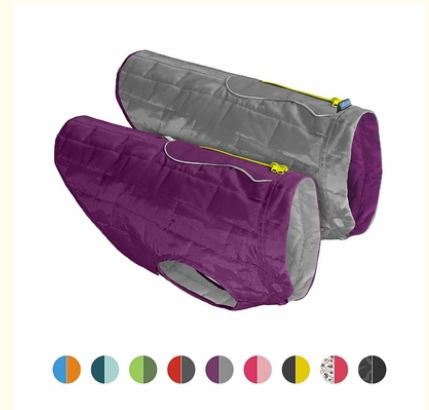

Product Specification

- Model NO.: KAVES112
- Color: Multicolor, Black/Yellow
- Style: Sports
- Customized: Customized
- Brand: Customized
- Trademark: Customized
- Transport Package: Carton
- Specification: 50*40*40cm
- Origin: China
- Port: Shenzhen, China
- Production Capacity: 3000PCS/Week
- Suitable For: Dog
- Function: Coldproof, Waterproof
- Material: Nylon
- Season: Spring & Autumn

Product Description

Product Description

Customer Question & Answer

Ask something for more details

Reflective Coveralls Pet Security Coat Dog Jacket

PRODUCT DESCRIPTION

Everyday dog jacket for the Hound that's ready for adventure. Your dog doesn't need a Mini version of your coat: they need a coat Designed with the active dog in mind. Unlike other heavy pet coats that'll overheat your dog while they romp & Run: This 2 in 1, lightweight loft jacket keeps your dog warm without making them too hot. Made from rugged rip stop nylon with 140 g Polytech fill, This reversible dog jacket is water resistant & durable. Includes a handy zipper opening so your dog can wear their favorite harness underneath for safety & comfort. Reflective piping for visibility in low light and nighttime conditions. 5 sizes for small, medium, & Large dogs & Available in 8 colors. Machine wash gentle, air dry.